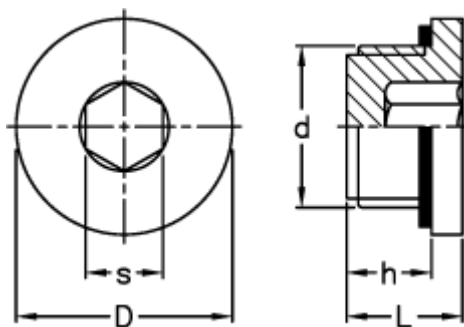

Data Sheet

Article number: 2311161036

Description: E+G Plug with boxed hexagon
TCE.3/4

Measures

D	= 32
d	= G 3/4
h	= 12
L	= 16.5
s	= 12
Tightening torque N m = 3 to 5	